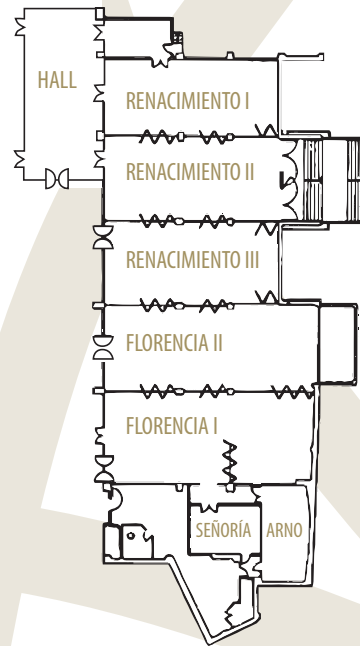

THEATER	CLASSROOM	"U"	BOARDROOM	CABARET	BANQUET	COCKTAIL	BUFFET	AREA	AREA sq ft
MEDICI I	100	70	32	32	48	110	120	80	140 m2	1506 sq ft
MEDICI II	50	36	25	25	24	50	60	30	72 m2	775 sq ft
MEDICI III	50	36	25	25	24	50	60	30	70 m2	753 sq ft
MEDICI I+II	150	100	50	50	72	160	180	125	212 m2	2282 sq ft
MEDICI II+III	100	70	35	35	48	110	120	80	142 m2	1528 sq ft
FULL MEDICI	250	150	60	60	102	220	230	150	288 m2	3100 sq ft
RENACIMIENTO I	90	60	40	40	36	80	90	60	90 m2	968 sq ft
RENACIMIENTO II	100	60	45	45	36	80	100	60	100 m2	1076 sq ft
RENACIMIENTO III	90	60	40	40	36	80	90	60	90 m2	968 sq ft
RENACIMIENTO I+II ó II+III	150	120	-	-	60	160	180	100	190 m2	2045 sq ft
FULL RENACIMIENTO	210	150	-	-	60	240	275	160	280 m2	3014 sq ft
FLORENCIA I	30	20	20	20	24	40	45	-	50 m2	538 sq ft
FLORENCIA I + HALL	100	60	35	40	42	100	115	70	129 m2	1388 sq ft
FLORENCIA II	90	60	50	45	36	80	100	60	123 m2	1324 sq ft
FLORENCIA I+II (en L)	120	80	-	-	66	120	140	-	173 m2	1862 sq ft
FULL FLORENCIA	150	100	-	-	66	180	230	100	223 m2	2400 sq ft
FULL RENACIMIENTO + FLORENCIA	-	-	-	-	-	400	500	300	532 m2	5726 sq ft
BOTICELLI	-	-	-	8	-	8	-	-	18 m2	193 sq ft
SEÑORÍA	-	-	-	10	-	10	-	-	24 m2	258 sq ft
ARNO	-	-	-	18	-	18	-	-	29 m2	312 sq ft
ARCO	-	-	-	-	-	80	120	80	240 m2	2583 sq ft
M29	75	20	28	28	12	70	75	50	120 m2	1292 sq ft
MEDICI TERRACE	60	-	-	-	-	50	70	-	108 m2	1162 sq ft
GARDEN SOFAS	-	-	-	-	-	40	90	-	145 m2	1560 sq ft
EL JARDIN RESTAURANT	100	-	-	40	-	60	120	-	111 m2	1194 sq ft
CORNER	40	-	-	25	-	40	40	-	88 m2	947 sq ft
GREEN GARDEN	100	-	-	40	-	50	70	-	105 m2	1130 sq ft
FULL GARDEN	-	-	-	-	-	240	409	-	1032 m2	11108 sq ft
SALA SPA	25	-	-	-	-	-	25	-	27 m2	290 sq ft