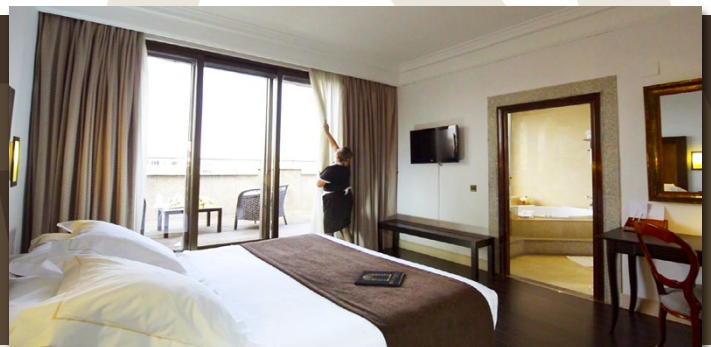

CLUB MIGUEL ANGEL

For those clients who wish to experience something unique during their stay – we recommend the Club Miguel Angel. An exclusive hotel on the 5th floor, with 90 rooms divided across 6 categories with the following additional services and equipments:

- Welcome pack in the room.
- Exclusive reception.
- Personalized check-in.
- Complimentary late checkout until 15:00, on request.
- Welcome drink and complimentary BVLGARI towel.
- Buffet breakfast in the Club Area.
- Non-alcoholic drinks in the Club Area.
- BVLGARI amenities.
- Bathrobe and slippers during stay.
- Free of charge MANET telephones including national and international calls and 4G.
- Open Bar with sweet and salty snacks.
- International and domestic press.
- Complimentary ironing of one garment per stay.
- Private restaurant on the 5th floor.
- Reading and Television areas.
- Conference room (1 hour complimentary per stay upon availability).
- Complimentary access to the 5th floor business centre.